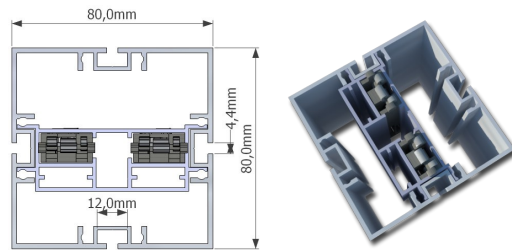

HLINÍKOVÉ PROFILY ALUMINIUM PROFILES

AXIMA 80mm priečnik AXIMA 80mm Beam

Rozmer [mm]
Size [mm]

č. výrobku
no. product

1000

0080

Hmotnosť / Weight: 2,29 kg/bm